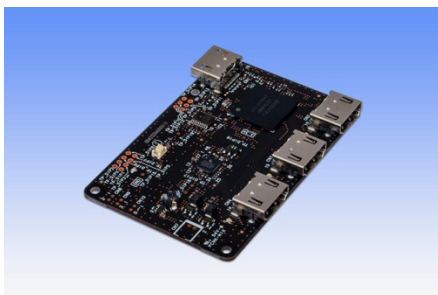

## Socionext Unveils New HDMI Module 'cecTalker'

Designed to Integrate HDMI-equipped Devices, Enabling New Functionalities

**Langen/Germany, 03. August, 2020** --- Socionext Inc. today announced its unique new 'cecTalker' (pronounced 'C-E-C-Talker'), an HDMI module equipped with Socionext's HDMI controller IC. The new cecTalker is capable of connecting, controlling and linking devices that have HDMI terminals, such as audio and video equipment. The company has started shipping samples for device and equipment manufacturers.

cecTalker utilizes CEC (Consumer Electronics Control), a communication standard of HDMI, and enables devices connected through HDMI cables to perform new operations. Built on the company's expertise in HDMI technology, cecTalker allows users to easily integrate HDMI-compliant devices, even if they originated from different manufacturers and without the standard linkage functionalities. In addition to PCs, cecTalker supports development platforms such as Raspberry Pi, Arduino and SPRESENSE, making it easy for customers to work in their most familiar environments. cecTalker will be certified to the HDMI standard and can be used either in standalone mode or built into other products with added features and applications. Integration and use can be done effortlessly, from proof-of-concept and prototyping to volume production. Applications include connecting audio and video equipment with smart appliances, building home IoT systems, and utilization with video streaming services, medical imaging and industrial applications, among many others.

The current lineup of cecTalker includes the 'HDMI' model with HDMI input and output terminals, and the 'V-by-One' model with the added V-by-One and HDMI conversion functionality. Both models are currently being delivered as samples. Volume production and shipping are scheduled to start in January 2021.