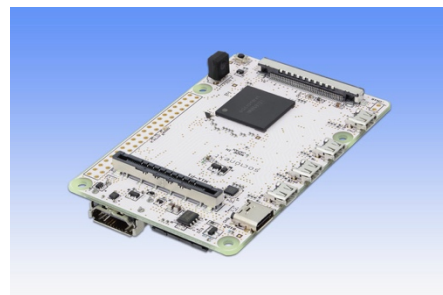

'cecTalker' V-by-One Model

[View Larger Image](#)

For Press Inquiry

BlueBadger Ltd
Annie Shinn
Tel: +44-(0)1959-580308
E-mail: annie@bluebadger.eu

Socionext Europe GmbH
Mark Ellins
+49-6103-3745-382
mark.ellins@socionext.com