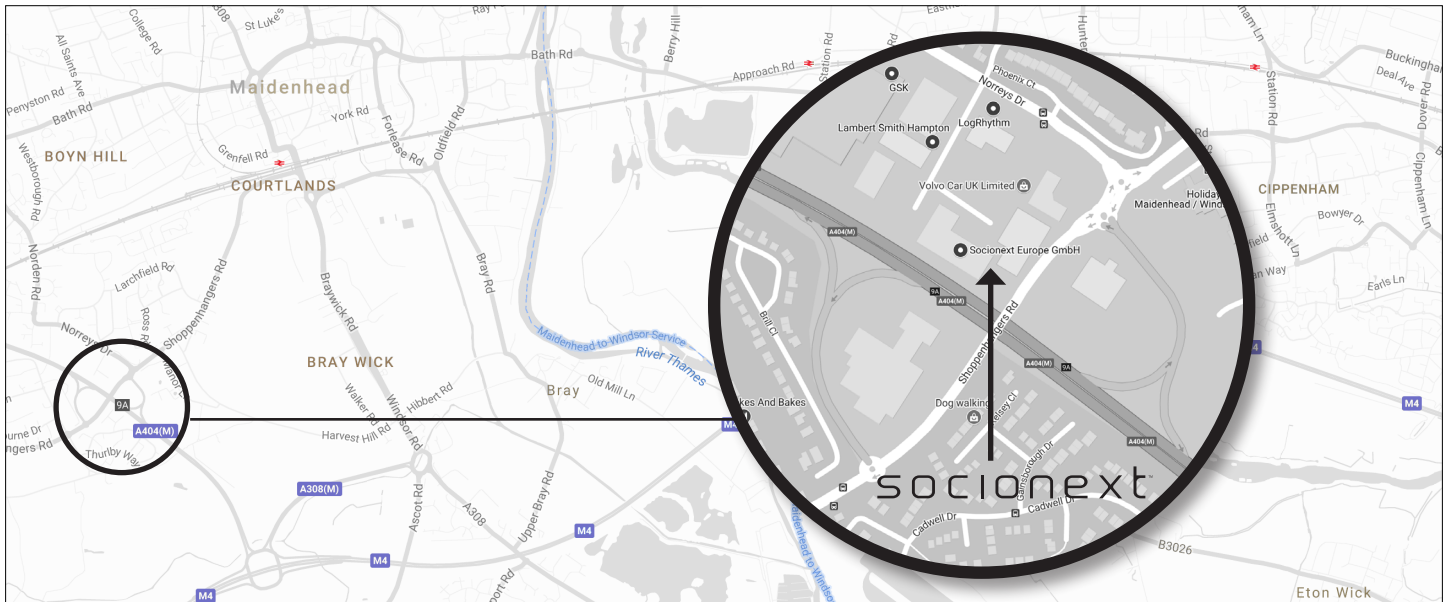

How to find us

Maidenhead

Directions

From M4:

- From the M4 take the Junction 8/9 exit (A404(M)/A308(M) exit to High Wycombe/Henley/Maidenhead).
- At the roundabout take the exit onto A404(M).
- At junction 9A, exit towards Cox Green/White Waltham.
- At the roundabout (1), take the 1st exit onto Shoppenhanger's Road. Cross over the motorway, straight across the next roundabout (2). At the next roundabout (3) take the 1st exit onto Norreys Drive. Take first left onto Concorde Road. Concorde Park is the second car park on the left (signposted Socionext).

From M40/A404 (southbound)

- From the M40 take the Junction 4 exit (High Wycombe/Marlow). Take the exit to A404 (Marlow, Maidenhead, M4).
- Exit at the junction for Cox Green/White Waltham.
- At the roundabout take the 2nd exit (right). At the second roundabout take the 1st exit on Norreys Drive. Take first left onto Concorde Road. Concorde Park is the second car park on the left (signposted Socionext).